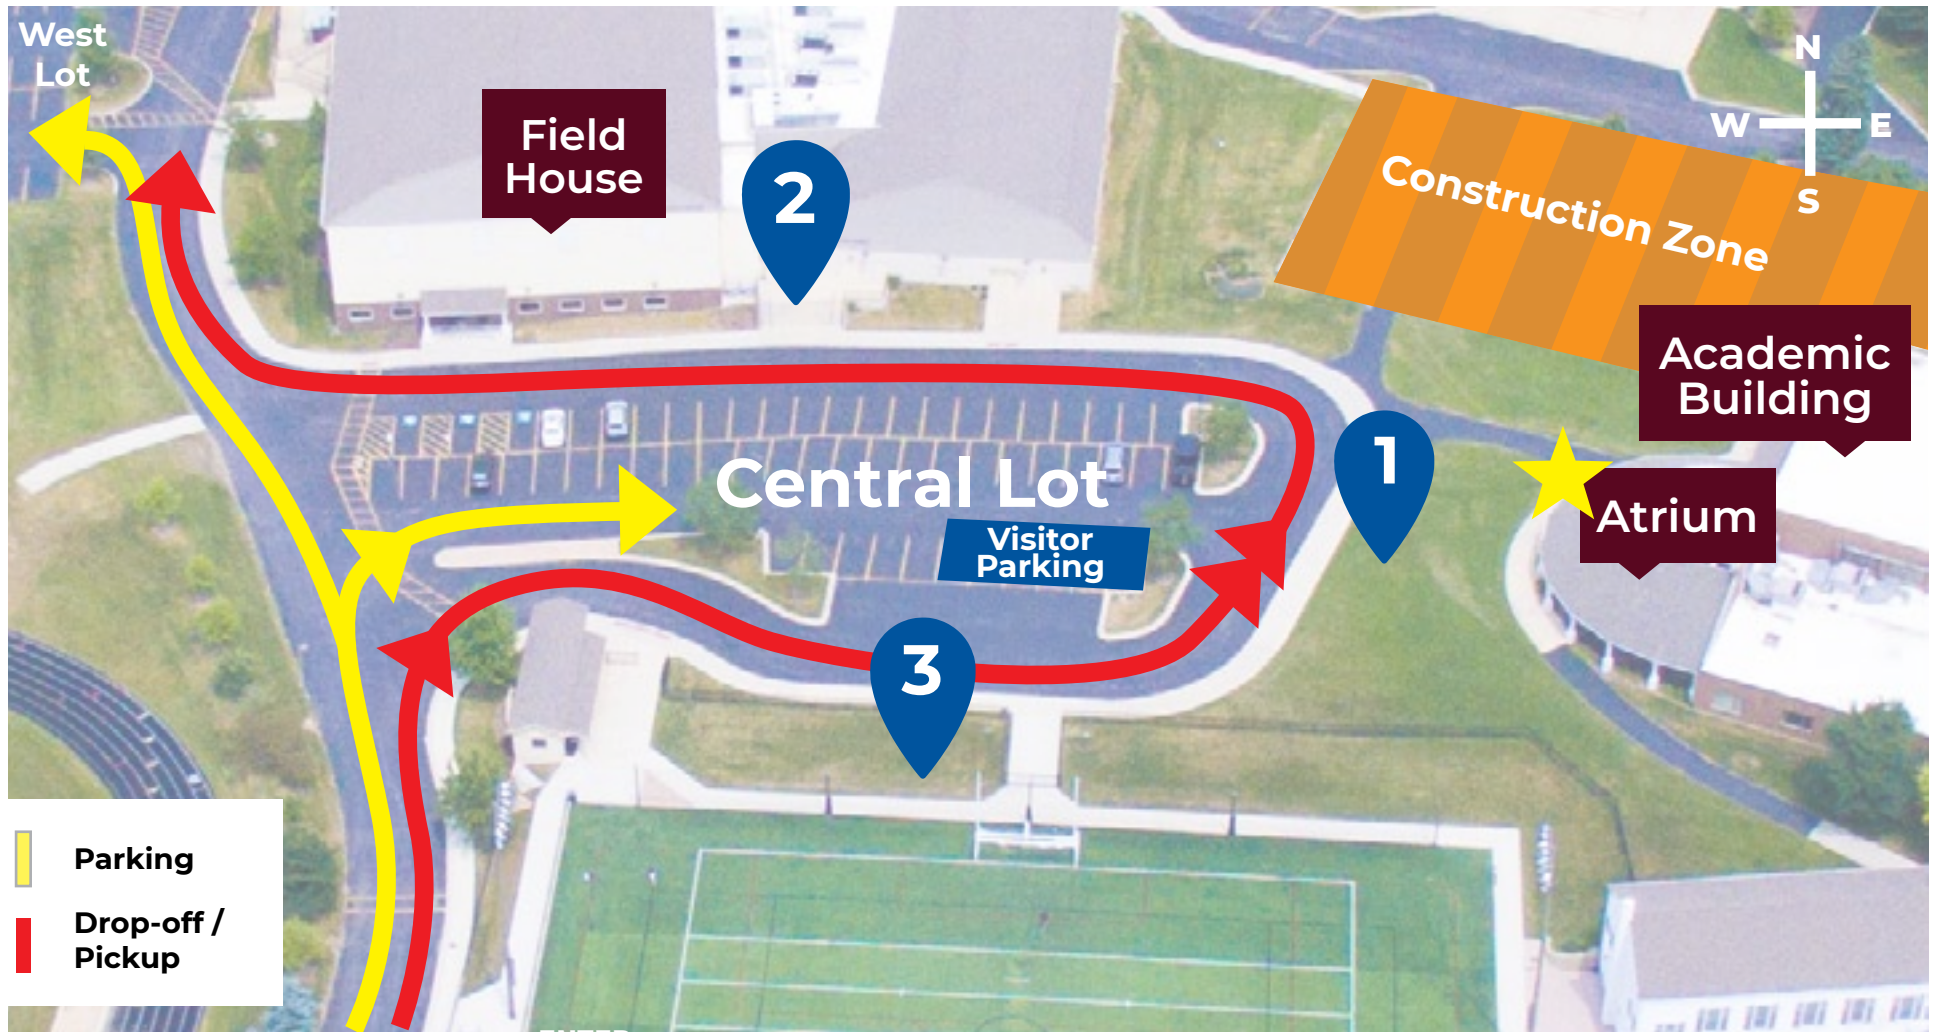

CAMPUS MAP

Welcome to Wheaton Academy! Due to construction, campus roads have been reconfigured for **one-way traffic**.

For Drop-off / Pickup, use the **right lane** when entering from Hawthorne.

To park, use the **left lane** when entering from Hawthorne.

Proceed to **exit** campus onto **Prince Crossing**.

1 **Academic Building** Drop-off / Pickup

★ Upon arrival, please use **Door 14** to check in. We are excited to host you!

CENTRAL LOT

Students may be dropped off and picked up in the **Central Lot** for access to our Practice Fields, Academic Building, and Field House.

For Drop-off / Pickup, use the **right lane** when entering from Hawthorne.

To park, use the **left lane** when entering from Hawthorne.

- 1 **Academic Building** Drop-off / Pickup
- 2 **Field House** Drop-off / Pickup
- 3 **Practice Fields** Drop-off / Pickup
- ★ Upon arrival, please use **Door 14** to check in. We are excited to host you!